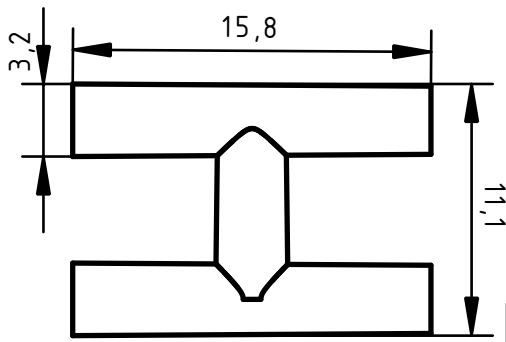

2

1

4

3

2

1

DESIGNED BY: Yordan Tuzsuzov		Boxidian		G	—
DATE: July 2023		Core Set		F	—
SIZE A4				E	—
				D	—
SCALE 3:1 4:1	WEIGHT (kg) 0,0025	DRAWING NUMBER 0001	SHEET 1	C	—
This drawing is our property; it can't be reproduced or communicated without our written consent.				B	—
				A	—