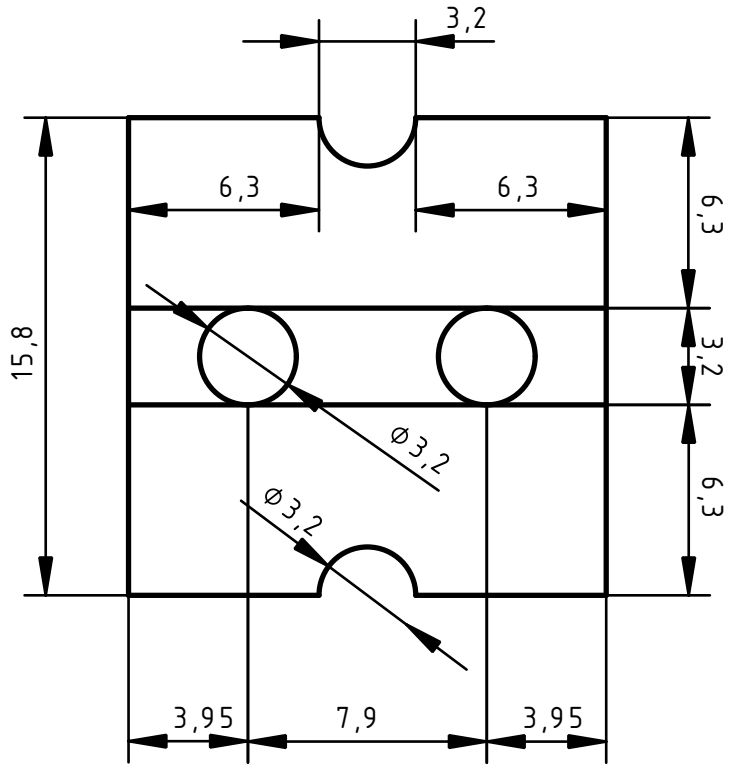

2

1

4

3

2

1

DESIGNED BY: Yordan Tuzsuzov		Boxidian		G	—
DATE: July 2023		Core Set		F	—
SIZE A4				E	—
				D	—
SCALE 3:1 4:1	WEIGHT (kg) 0,0025	DRAWING NUMBER 0001	SHEET 1	C	—
This drawing is our property; it can't be reproduced or communicated without our written consent.				B	—
				A	—